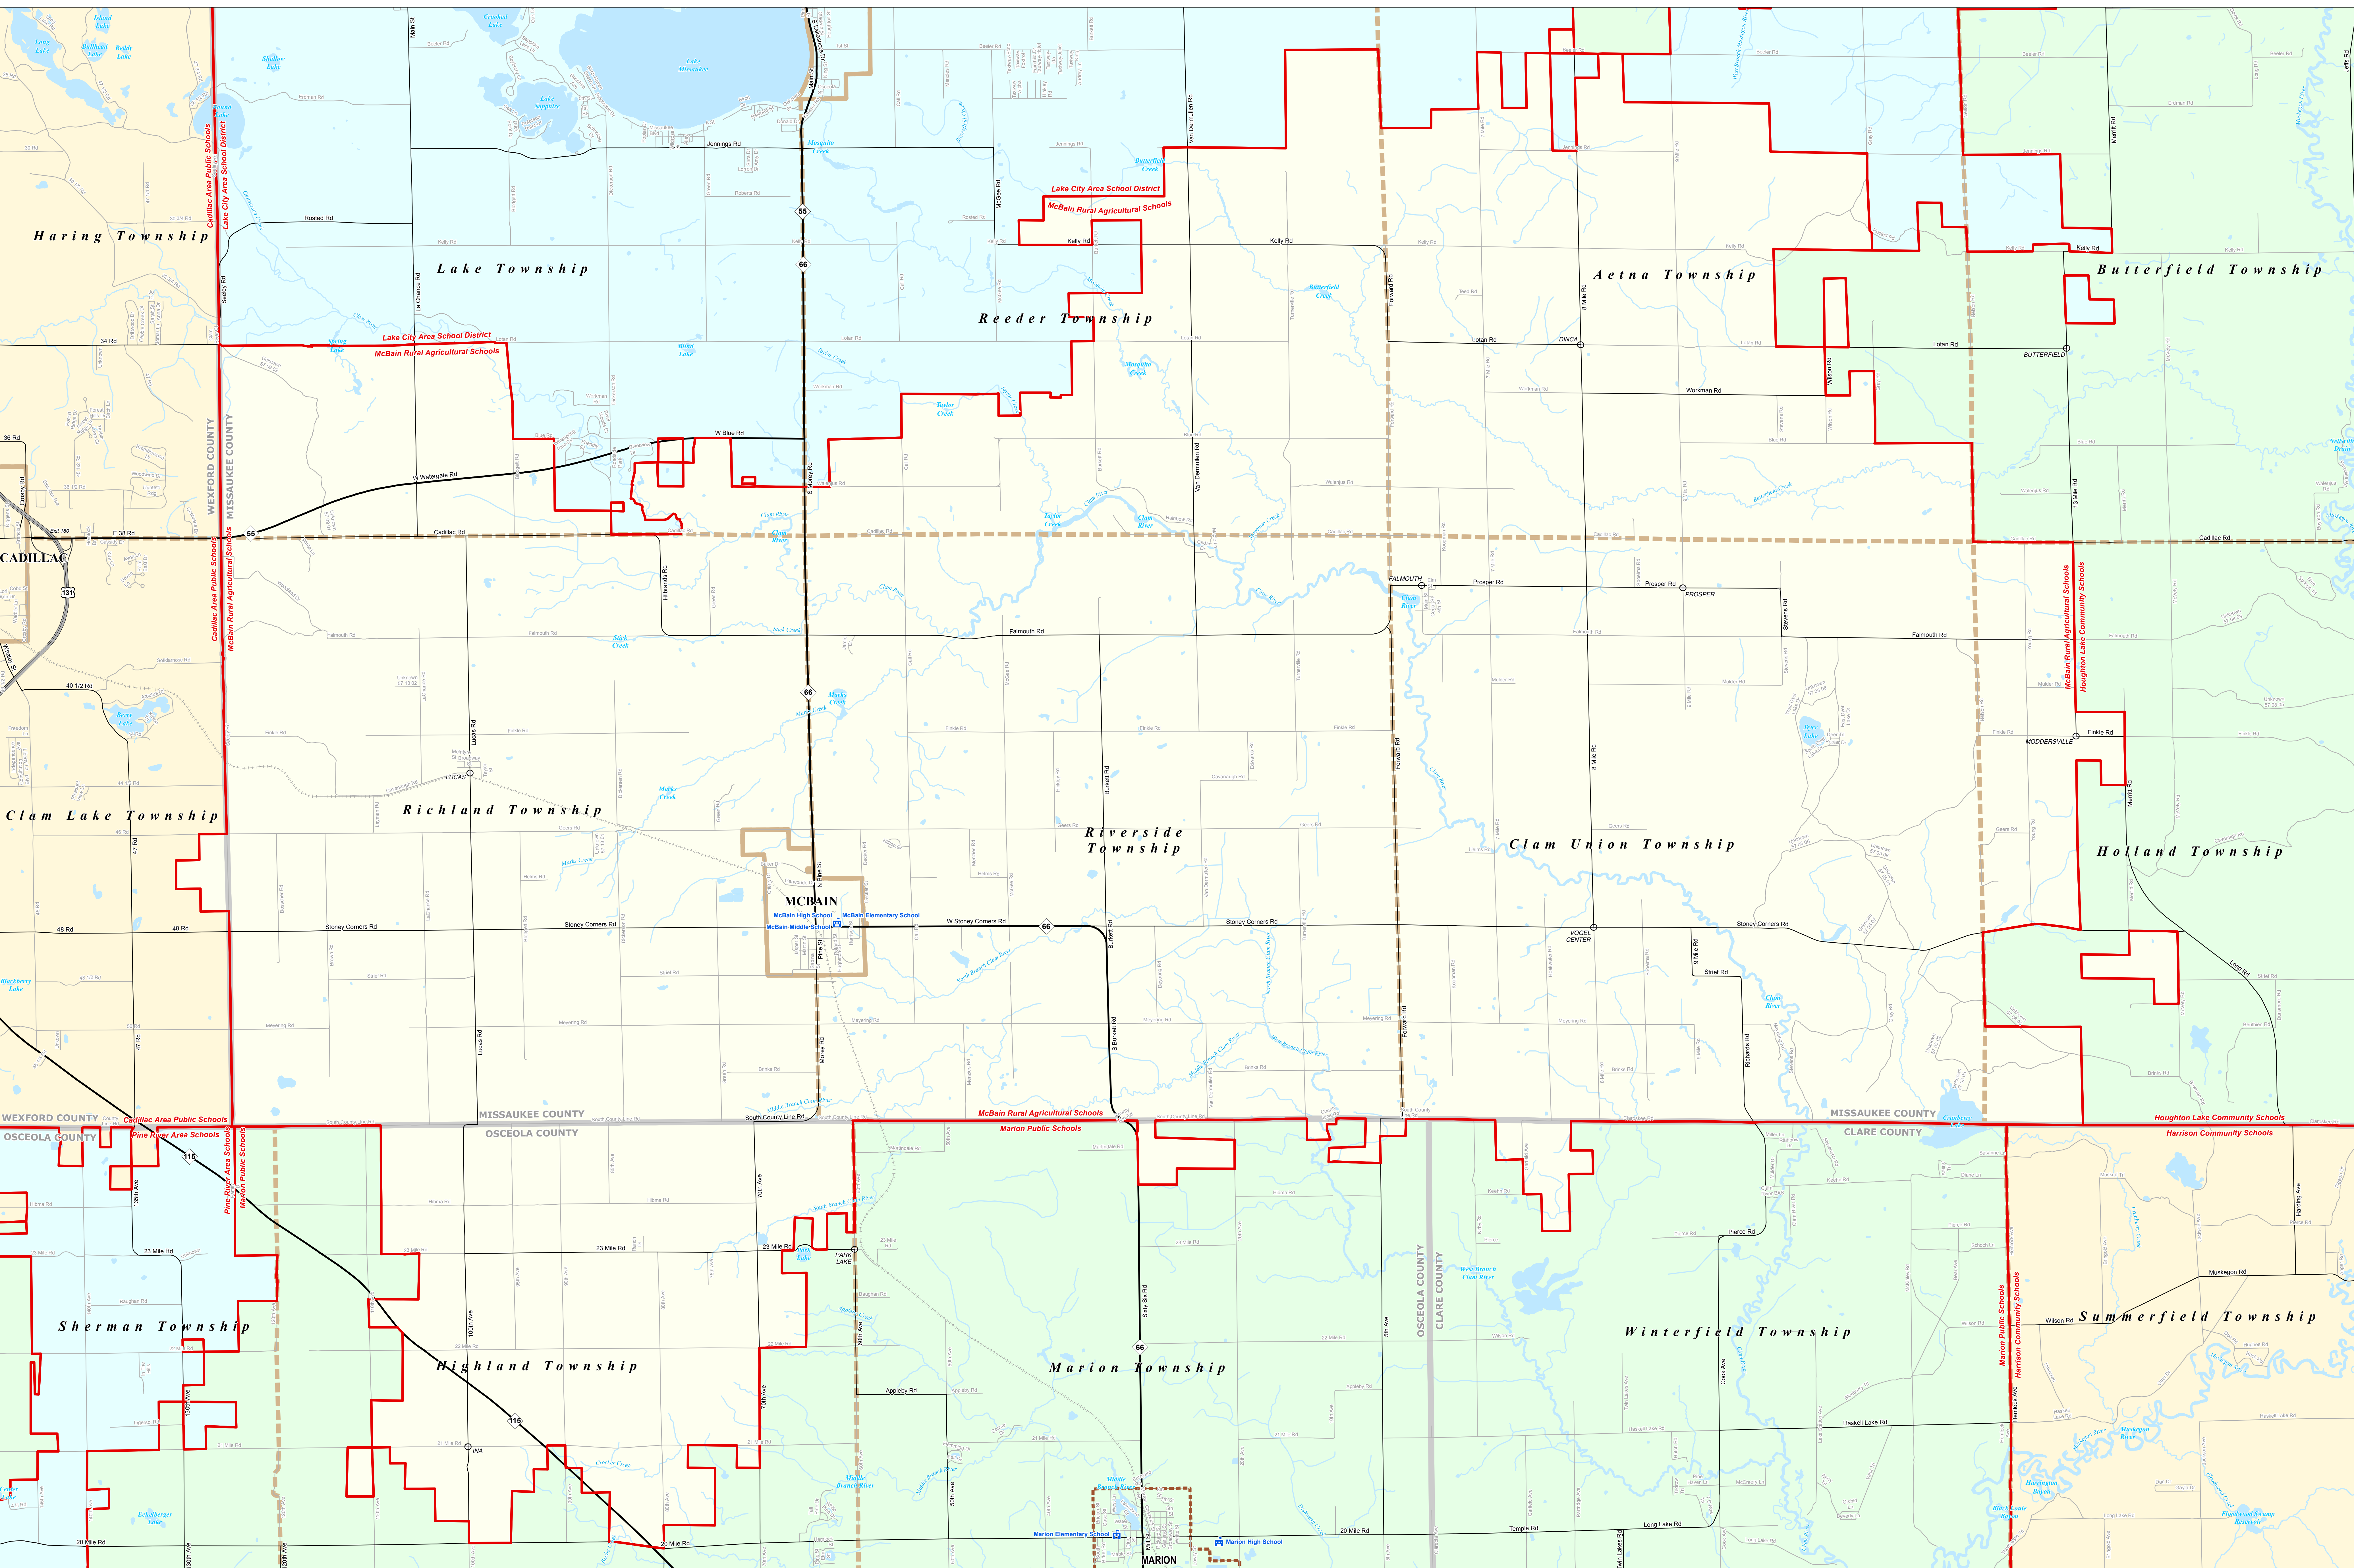

MCBAIN RURAL AGRICULTURAL SCHOOLS

Wexford-Missaukee ISD

0 0.25 0.5 1 Miles

Legend	
	School District
	County
	City
	Township
	Village
	Census Designated Place
	School
	Unincorporated Place
	Freeway
	Highway
	Primary Road
	Local Road
	Railroad
	Water Feature
	River, Stream, or Drain